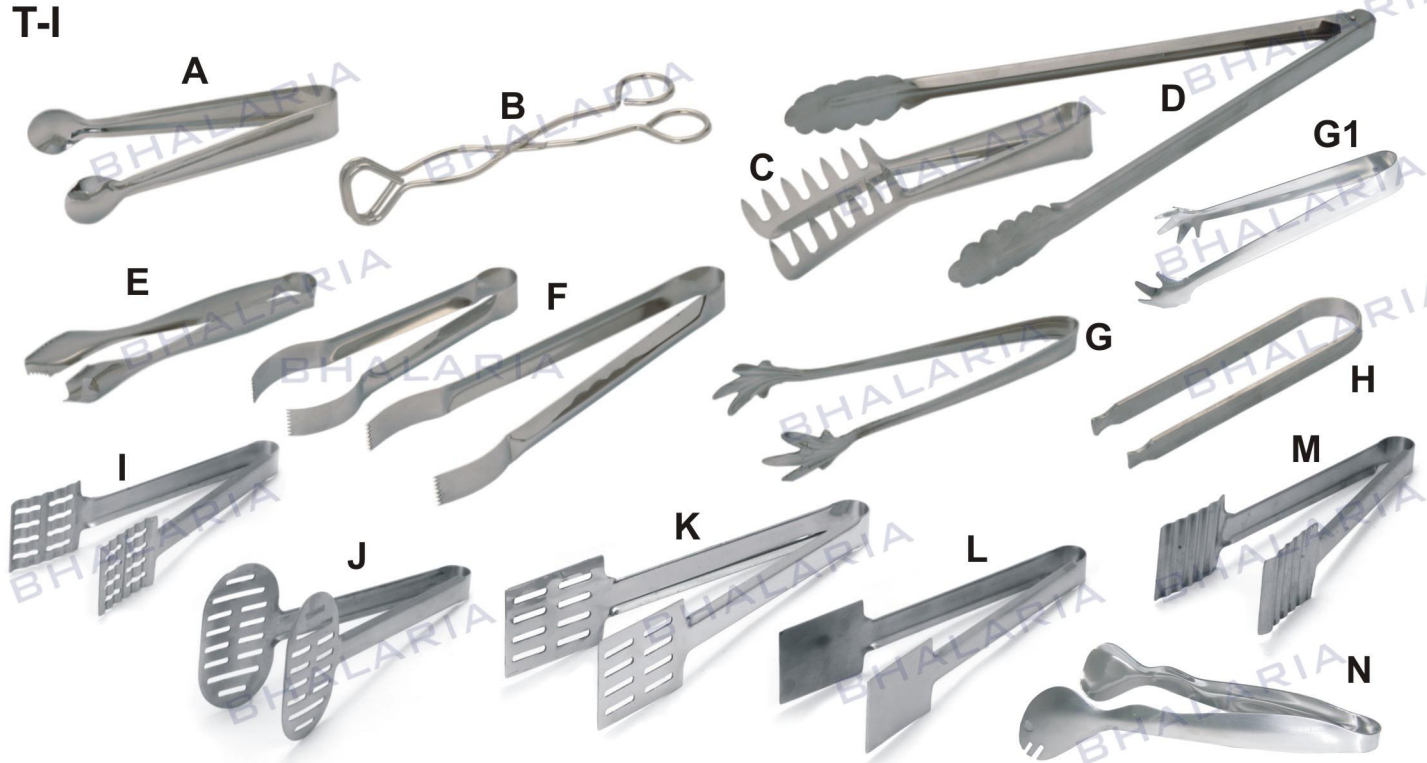

T-I

- A) Sugar Tong
- B) Scissor Tong small & large
- C) Spaghetti Tong 0.9 mm
- D) Utility Tong 9", 12" & 16" L (0.45, 0.7, 0.9 & 1.2mm)

- E) Ice Tong
- F) Pom Tong 6", 9", 12" (0.7 & 0.9 mm)
- G) Ice Tong Star
- G1) Star Ice Tong
- H) Heavy Ice Tong
- I) C.C. Large Cake Tong

- J) Oval Ham Burger Tong
- K) Large Cake Tong Slotted
- L) Wide Flat Tong
- M) C.C. Wide Cake Tong
- N) Asparagus Tong

T-II

- A) Serving Tong
- B) Long Hamburger Tong
- C) Hamburger Tong
- D) Sandwich Tong
- E) Scissor Tong 15"

- F) Long Steak Tong (Pipe) 18", 21"
- G) Pie Lifter & Server wide
- H) Heavy Pie Server
- I) Flan Lifter
- J) Flat Tong Slotted
- K) Flat Tong

- L) Bowl Tong
- M) Sandwich Tong Bend
- N) Sandwich Cake Tong
- O) German Tong Bend 35, 45 cm
- P) German Tong Straight 37, 45 cm

TONGS

TONGS

SALAD TONG
23CM SOLID

C SALAD
TONG SOLID

DSC08177

DSC08179

DSC08178

TRIANGLE 23CM
SALAD TONG