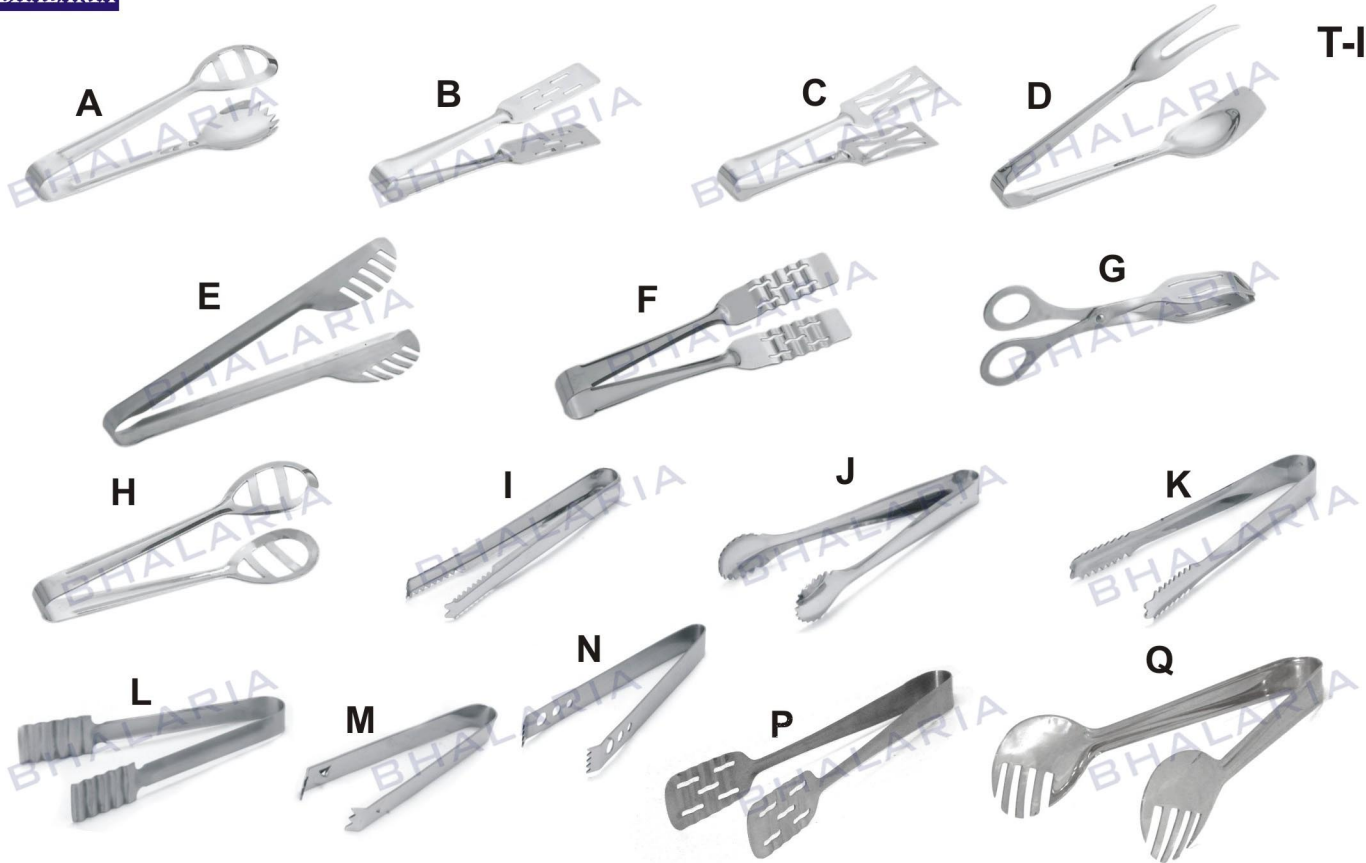

T-III

- A) Oval Salad Tong
- B) Sandwich Tong small
- C) Pastry Tong slotted medium
- D) Roasting Tong
- E) C Salad Tong

- F) Cake Tong slotted small
- G) Scissor Cake Tong
- H) Oval Slotted End Tongs
- I) Deluxe Ice Tong
- J) C.C. Ice Tong
- K) Ice Tong 7"

- L) Candy Tong
- M) Deluxe Ice Tong Heavy
- N) Wide Heavy Ice Tong With Hole
- P) Cake Tong
- Q) Oval Slad Tong Side Slot