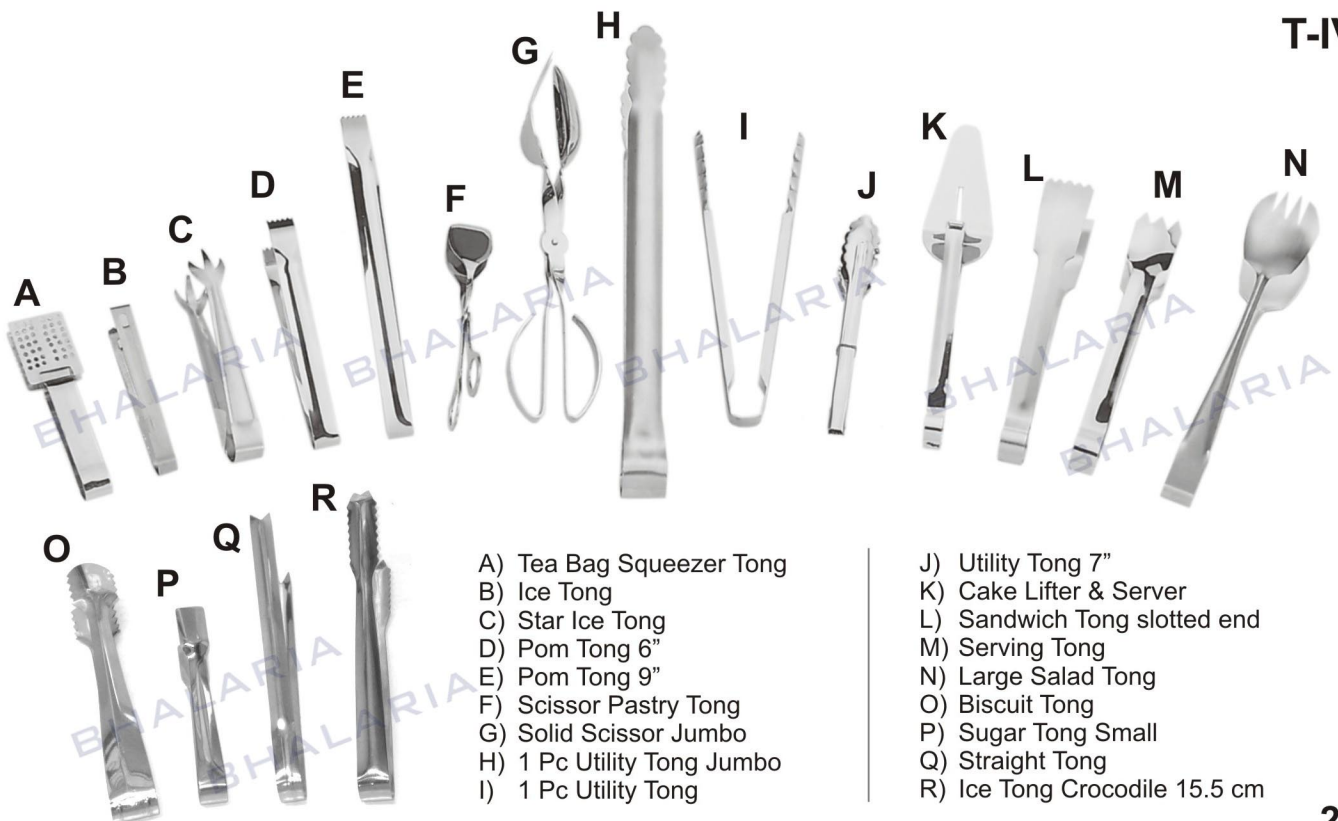

T-IV

- A) Tea Bag Squeezer Tong
- B) Ice Tong
- C) Star Ice Tong
- D) Pom Tong 6"
- E) Pom Tong 9"
- F) Scissor Pastry Tong
- G) Solid Scissor Jumbo
- H) 1 Pc Utility Tong Jumbo
- I) 1 Pc Utility Tong

- J) Utility Tong 7"
- K) Cake Lifter & Server
- L) Sandwich Tong slotted end
- M) Serving Tong
- N) Large Salad Tong
- O) Biscuit Tong
- P) Sugar Tong Small
- Q) Straight Tong
- R) Ice Tong Crocodile 15.5 cm