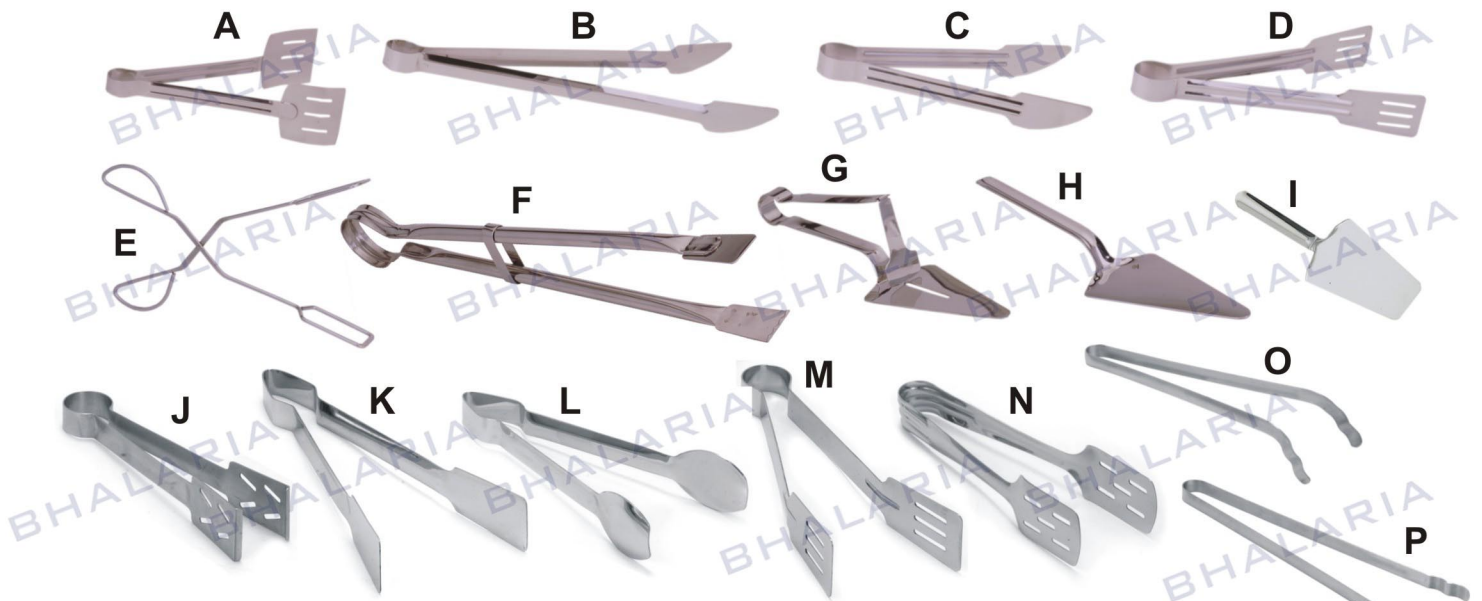

T-I

- A) Sugar Tong
- B) Scissor Tong small & large
- C) Spaghetti Tong 0.9 mm
- D) Utility Tong 9", 12" & 16" L (0.45, 0.7, 0.9 & 1.2mm)

- E) Ice Tong
- F) Pom Tong 6", 9", 12" (0.7 & 0.9 mm)
- G) Ice Tong Star
- G1) Star Ice Tong
- H) Heavy Ice Tong
- I) C.C. Large Cake Tong

- J) Oval Ham Burger Tong
- K) Large Cake Tong Slotted
- L) Wide Flat Tong
- M) C.C. Wide Cake Tong
- N) Asparagus Tong

T-II

- A) Serving Tong
- B) Long Hamburger Tong
- C) Hamburger Tong
- D) Sandwich Tong
- E) Scissor Tong 15"

- F) Long Steak Tong (Pipe) 18", 21"
- G) Pie Lifter & Server wide
- H) Heavy Pie Server
- I) Flan Lifter
- J) Flat Tong Slotted
- K) Flat Tong

- L) Bowl Tong
- M) Sandwich Tong Bend
- N) Sandwich Cake Tong
- O) German Tong Bend 35, 45 cm
- P) German Tong Straight 37, 45 cm

TONGS

TONGS

SALAD TONG
23CM SOLID

C SALAD
TONG SOLID

DSC08177

DSC08179

DSC08178

TRIANGLE 23CM
SALAD TONG