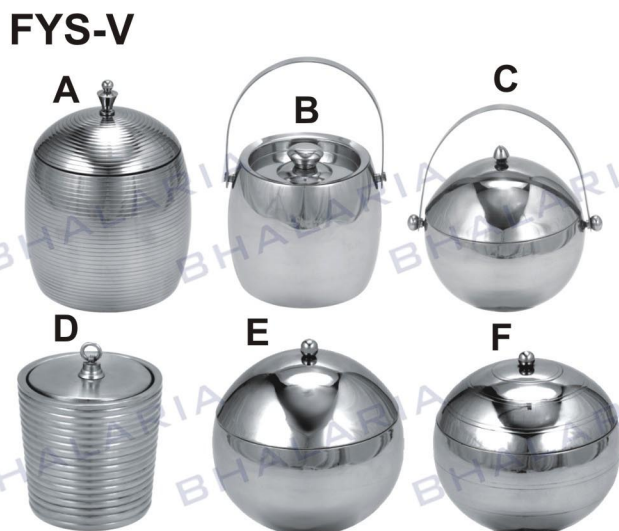

- A) Pipe Jug
- B) Matka Jug
- C) European Water Pitcher

- A) DB Wine Cooler with Syempa Ring
- B) DB Wine Cooler Dotted with Syempa Ring
- C) DB Straight Wine Cooler with Top & Bottom Ring
- D) DB Straight Wine Cooler Dotted & with Ring
- E) DB Straight Wine Cooler Dotted
- F) DB Straight Wine Cooler Ribbed
- G) DB Wine Cooler with Syempa Ring

- A) DB Bulge Ice Bucket with Ring & cover
- B) DB Bulge Ice Bucket with handle
- C) DB Round Ice Bucket with handle
- D) DB Ice Bucket Tapper Ribbed
- E) DB Round Ice Bucket w/o handle
- F) DB Round Ice Bucket with design

- A) 3 Pc Cocktail Shaker Bottom Ring
- B) Deluxe Cocktail Shaker 0.5Ltr With Rib
- C) 3 Pc Cocktail Shaker With Stap 0.5 Ltr
- D) Tall Cocktail Shaker
- E) Capsule Shaker

- A) Wine Cooler Plain With Bell Shape
- B) Wine Cooler With Design