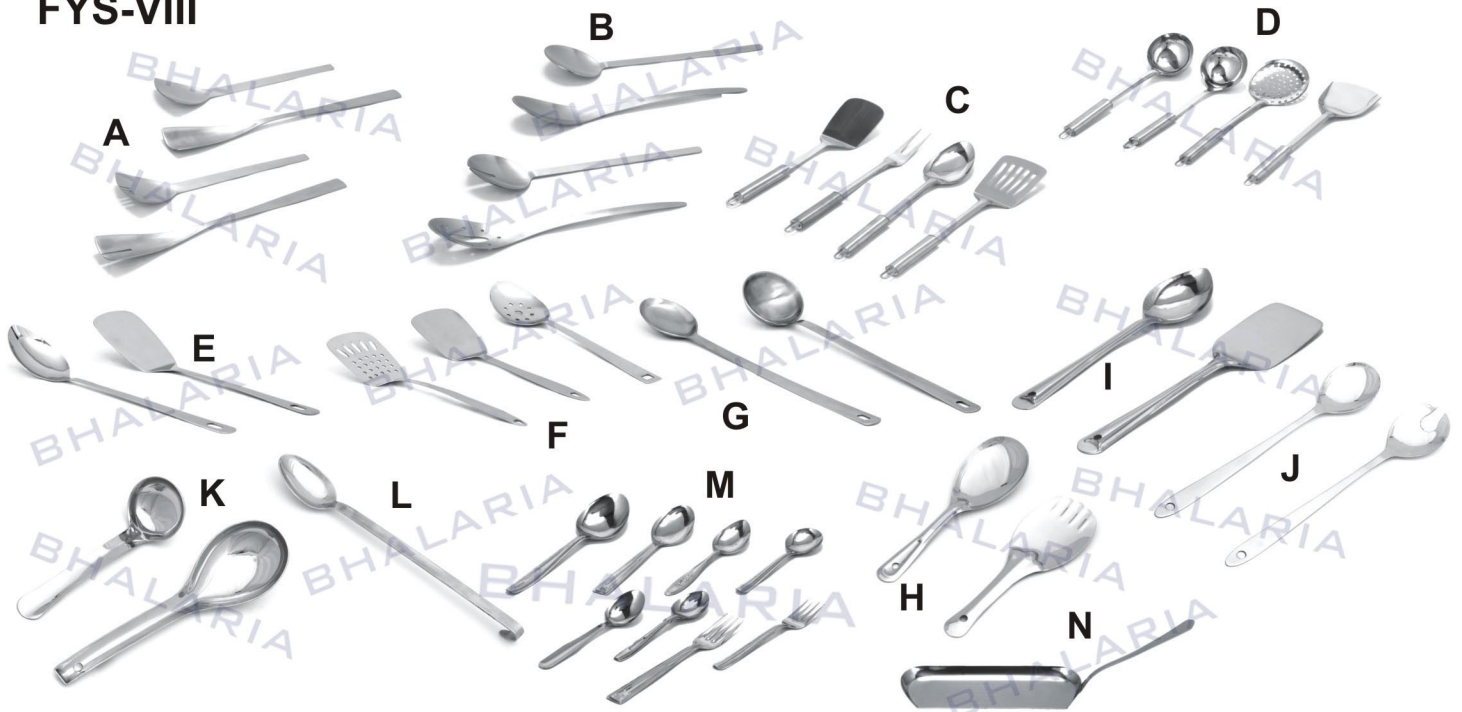

- A) Tea, Sugar & Coffee Cannister C Through
- B) Tea, Sugar, Coffee & Chocolate Cannister
- C) Top See Through Cannister
- D) Tea, Sugar, Coffee Pot 3Pc Set
- E) Chocolate Cannister with Rings
- F) Cannister Standard
- G) Cannister Sober dull finish
- H) Tea & Sugar Small Cannisters
- I) Coffee Caster top see through

FYS-VI

- I) Cat Bowl
- J) Cat Bow Large & Small
- K) Round Mixing Bowl With Lid 4", 5", 6", 7", 8", 9"
- L) Perforated Flat Cannister
- M) Basins
- N) Economy Mugs various sizes

- O) Small Mortar & Peste
- P) Economy Mugs various sizes
- Q) Double Body Cup & Saucer
- R) Round Cannister
- T) SS Tubs

FYS-VII

Various Kitchen Ware Products Available

FYS-VIII

Various Kitchen tools Products Available

FYS-IX

Various Tong Products Available

FOR YOUR SERVICE

DSC01258