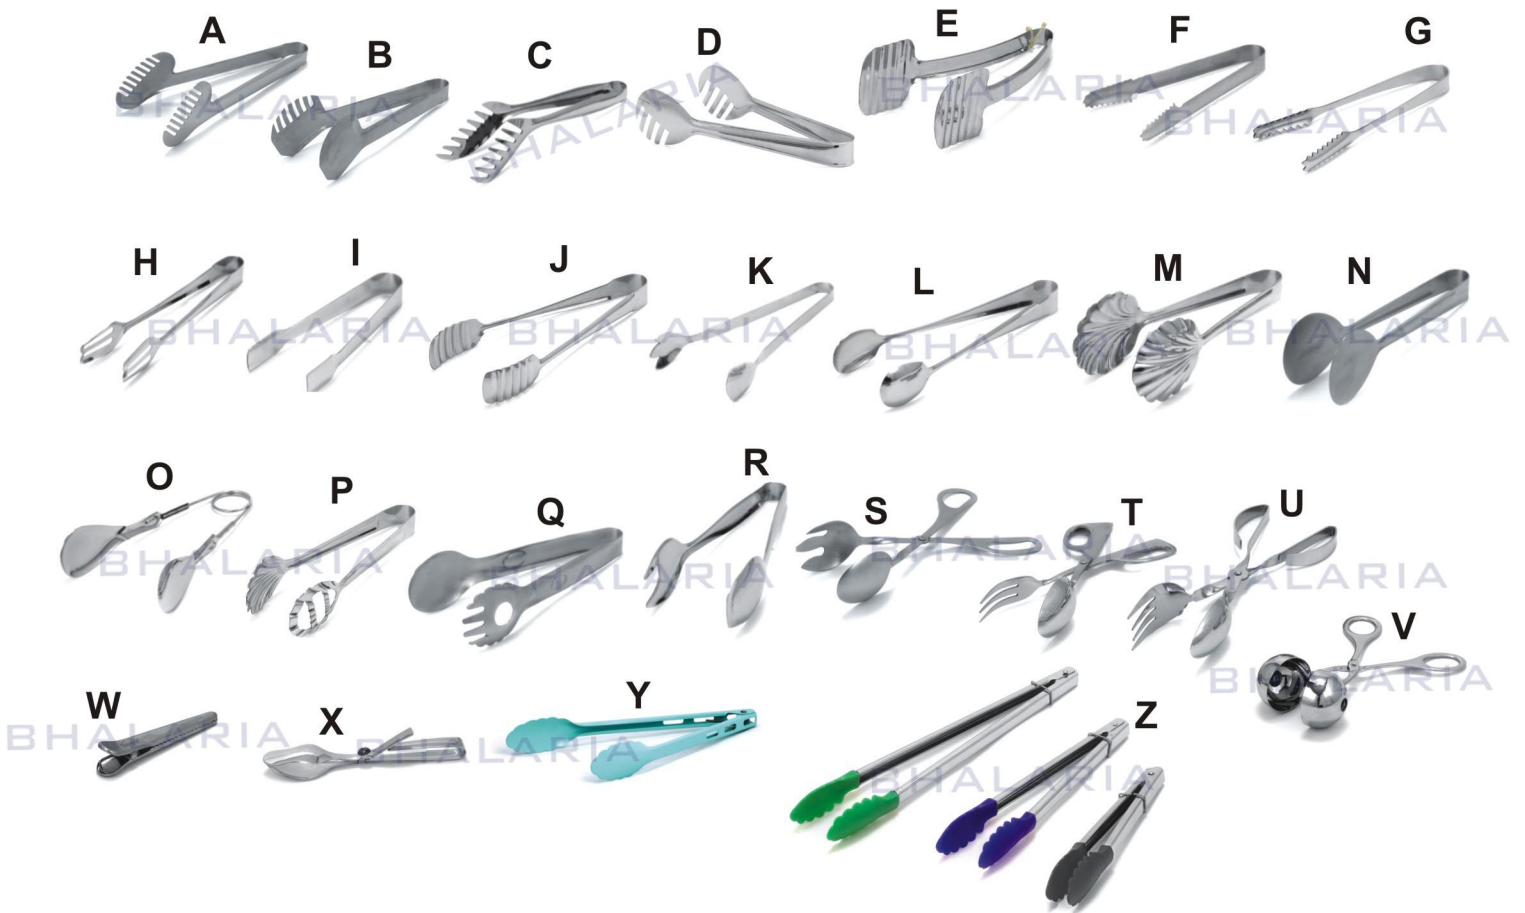

- A) Tea, Sugar & Coffee Cannister C Through
- B) Tea, Sugar, Coffee & Chocolate Cannister
- C) Top See Through Cannister
- D) Tea, Sugar, Coffee Pot 3Pc Set
- E) Chocolate Cannister with Rings
- F) Cannister Standard
- G) Cannister Sober dull finish
- H) Tea & Sugar Small Cannisters
- I) Coffee Caster top see through

FYS-VII

Various Kitchen Ware Products Available

FYS-VIII

Various Kitchen tools Products Available

FYS-IX

Various Tong Products Available

FOR YOUR SERVICE

DSC01258

DSC01259

DSC01248

DSC01265

DSC01253

DSC01264

DSC01267

DSC01268

DSC01270