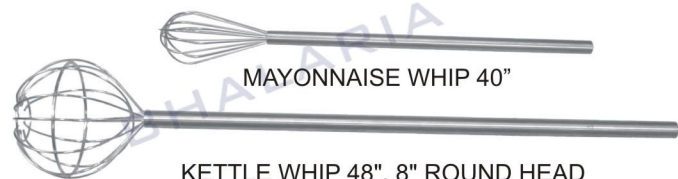

MAYONNAISE WHIP 40"

KETTLE WHIP 48", 8" ROUND HEAD