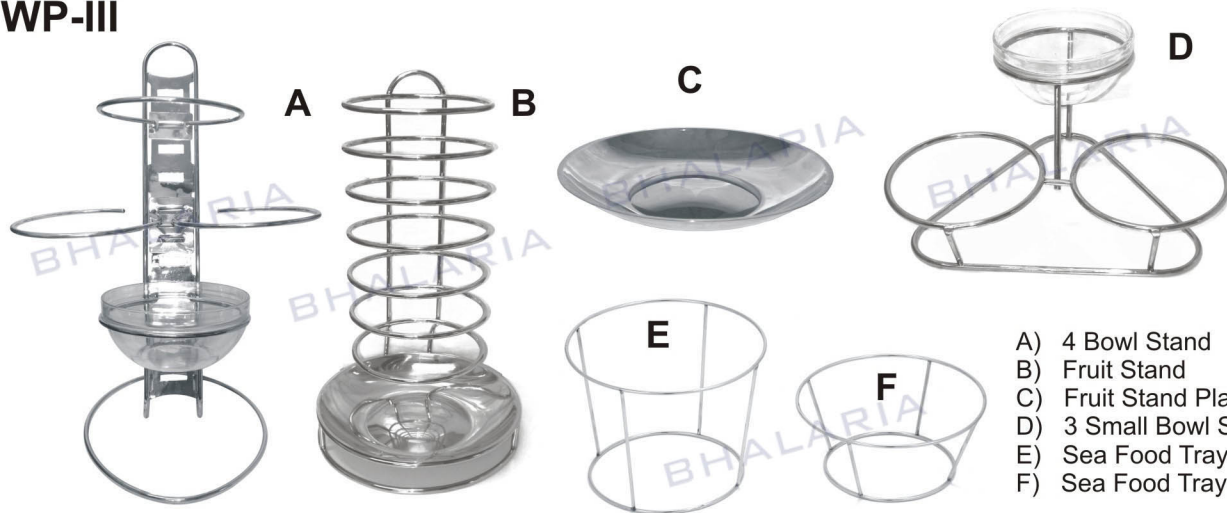

- A) Stainless Steel French Wire Whip 10", 12", 14", 16", 20", 22", 24"
 B) Stainless Steel Piano Wire Whip 10", 12", 14", 16", 18"
 B1) Economical Household Whips
 C) Skimmer 5", 6", 7", 8", 9", 12"
 D) Wire Rib Grate Refrigerator Shelf
 F) Masher-Square Face Plastic Small & Wooden Handle 18", 23"
 G) S/S Heavy Wire Ladle Skimmer 5", 7", 8", 9", 12"
 H) S/S Wire Skimmer Light Handle 5", 6", 7", 8", 9", 10", 12"
 I) Chopping Board Stand 6 Units
 J) Cutting Board Stand 10 Units
 K) Meat Hook (Various Sizes)
 L) Double Pot Hook

- C) Conical Strainer
 D) Heavy St. Steel Mesh Strainer Wire Handle
 F) Culinary Basket 8", 10" & 12" (Coarse, Medium, Fine)
 G) St. Steel Double Mesh Strainer 6¼", 8 & 10¼" (Fine & Medium)
 H) Fine Mesh Square Skimmer 6½" X 6½"
 I) Wire Mesh Skimmer 5", 6", 7", 8", 9" & 12" Ø
 J) S/S Flour Sieves available in different sizes also available with interchangeable sieves
 L) Masher Square Face / Wooden Handle 5" X 5" 24" L & 4" X 4" 18" L
 M) Masher Round Face Wooden Handle St. Steel Handle also available 5" Ø 24" L & 4½" Ø - 18" L

WP-II

N) Mesh Wire Skimmer Plated
O) Fine Wire Skimmer 6", 12"

P) Round Mesh Skimmer 6", 7"
Q) Potato Masher S/S Handle With Plastic Coated

WP-III

A) 4 Bowl Stand
B) Fruit Stand
C) Fruit Stand Plate
D) 3 Small Bowl Stand
E) Sea Food Tray Holder Large
F) Sea Food Tray Holder Small